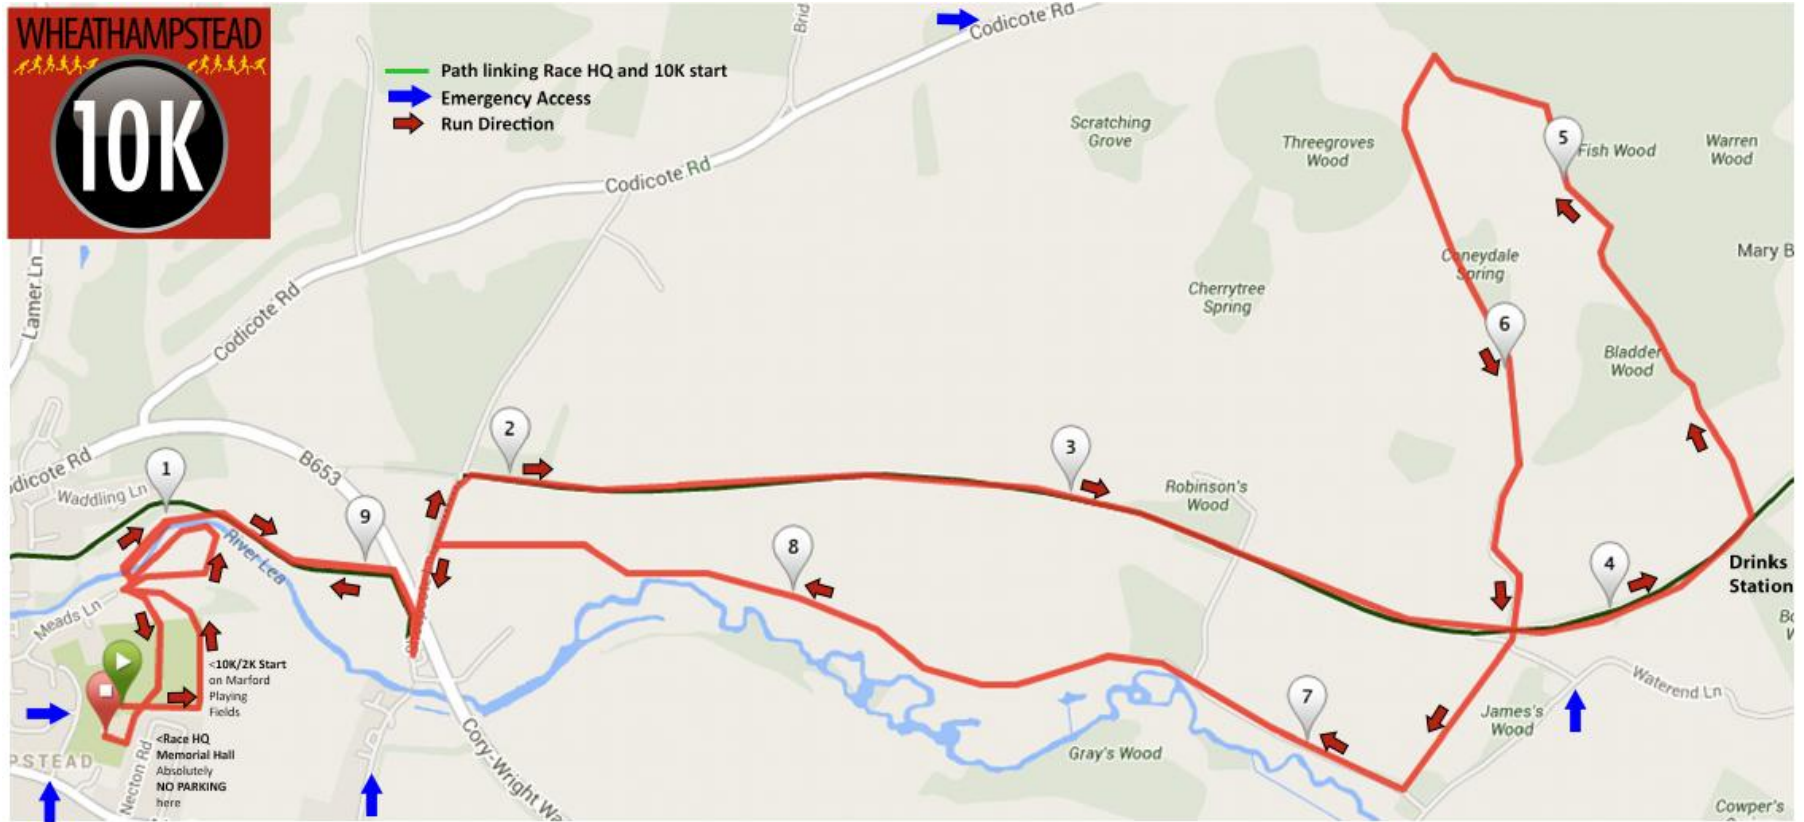

Wheathampstead 10K Route 2015

Please note that both the 2K and 10K will start and finish on Marford Playing Fields
See separate parking map for car parks. Toilets are located near the Race HQ
Visit www.wheathampstead10K.co.uk or www.facebook.com/Wheaty10K for the latest info